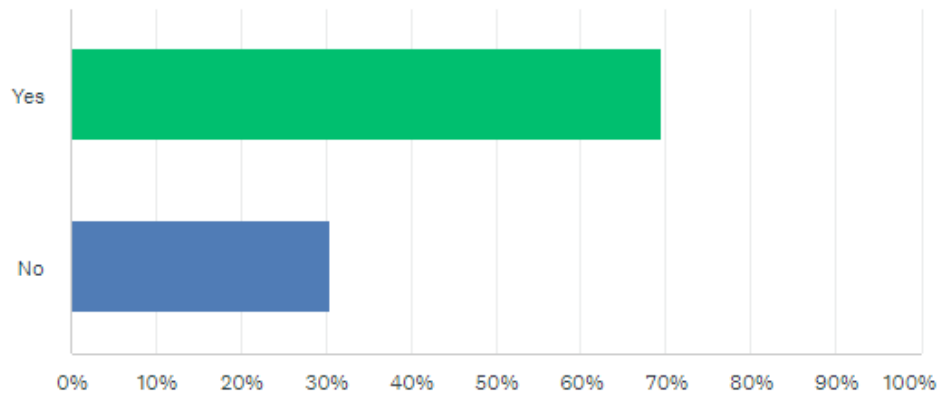

Q2

Recognizing the importance of this decision, would you prefer the collaborative agreement with the school be put to a congregational vote at a specially called congregational meeting?

Answered: 203 Skipped: 0

ANSWER CHOICES	RESPONSES	
Yes	69.46%	141
No	30.54%	62
TOTAL		203

Q3

Based on your knowledge and participation in this process, including our listening session , newsletter article, and our FAQ's, do you support the charter school committee's proposal to host the charter school at UCG (for a period of 5 years or less?) ?