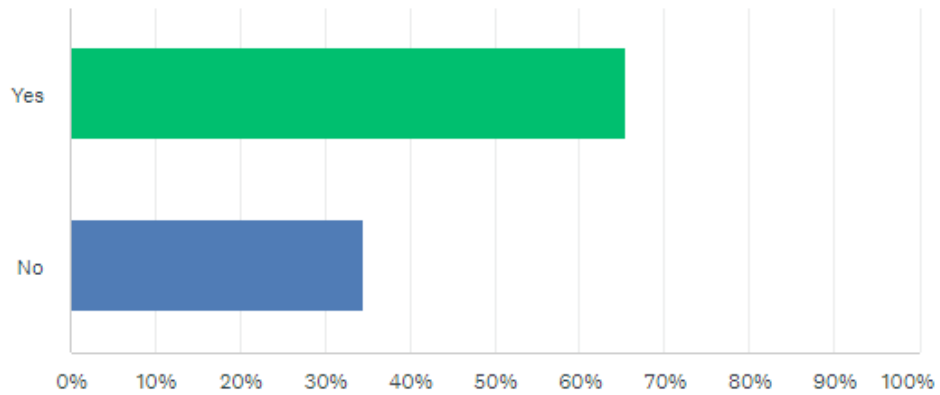

Q3

Based on your knowledge and participation in this process, including our listening session , newsletter article, and our FAQ's, do you support the charter school committee's proposal to host the charter school at UCG (for a period of 5 years or less?) ?

Answered: 203 Skipped: 0

ANSWER CHOICES	RESPONSES	
Yes	65.52%	133
No	34.48%	70
TOTAL		203